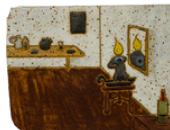

Kevin McNamee-Tweed
Candle in Mirror 2023
glazed ceramic
4 x 5.25 in
$1,900.00